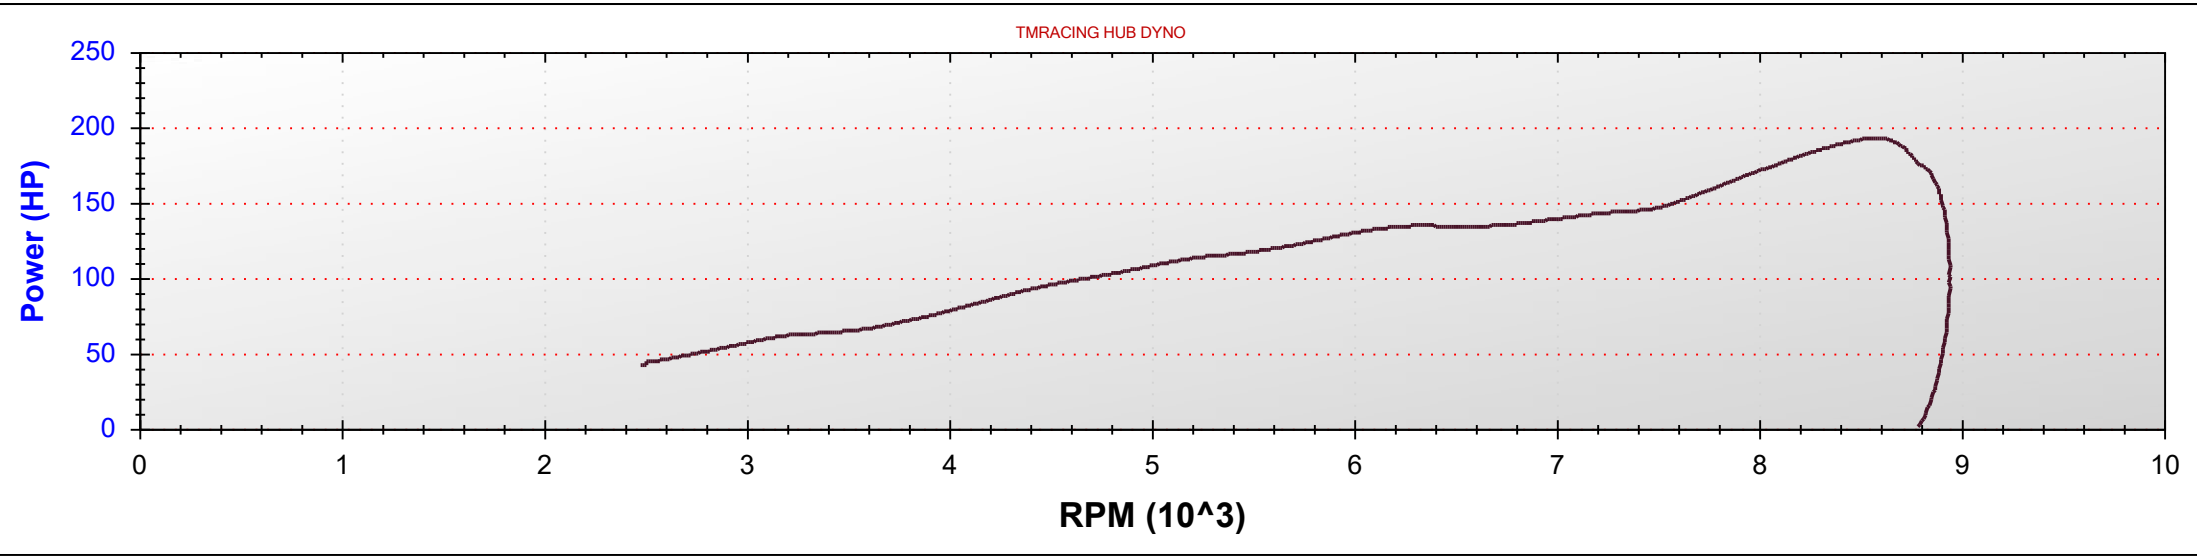

T M Racing
 C/ Pico Almanzor 11
 28500 Arganda del Rey
 Tlf: 645 46 87 50
 www.tmracing.es

Name	Max HP	Max Torque	Environmental conditions	HP corr. factor	Time/Day	Comments
Civic EG Jonathan_3	192,71 HP @ 8578 RPM	160,71 Nm @ 8469 RPM	T: 23,6C, Hum: 17,8%, P: 955,3mBar	1,046	25/03/2019 22:06:24	