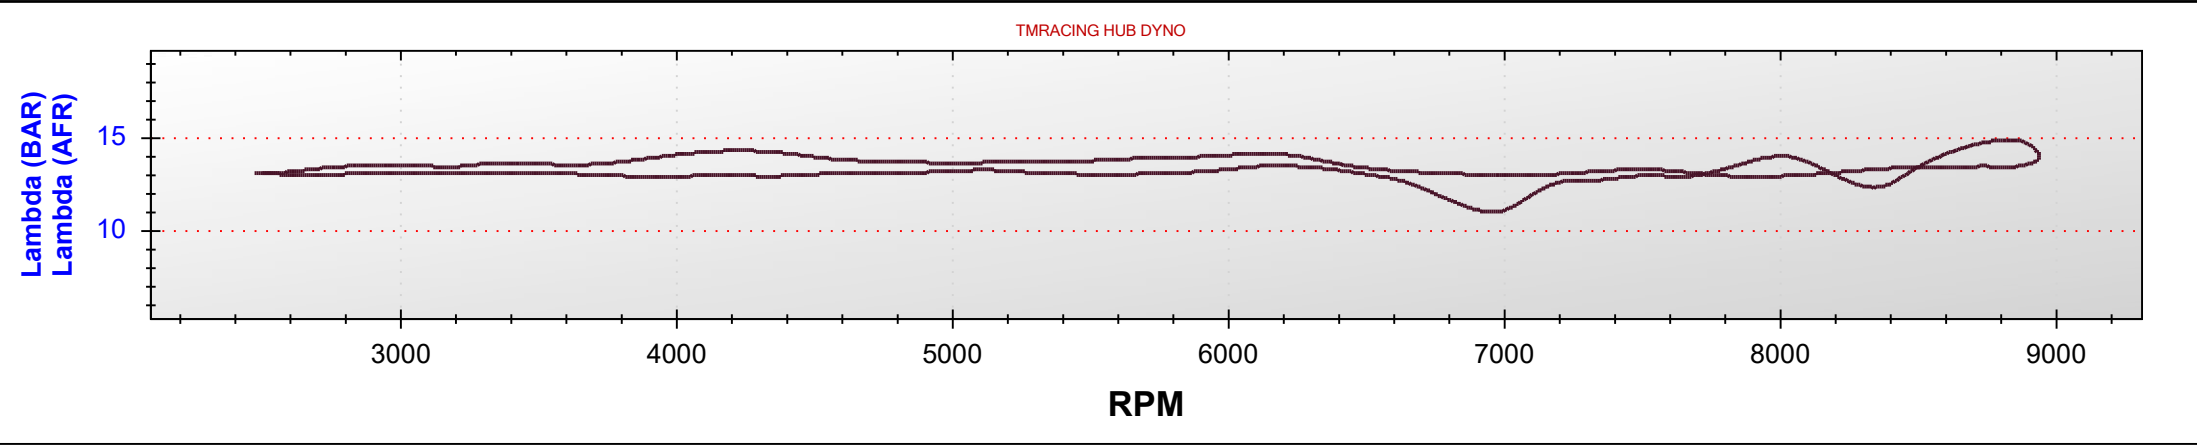

T M Racing
 C/ Pico Almanzor 11
 28500 Arganda del Rey
 Tlf: 645 46 87 50
 www.tmracing.es

Name	Max HP	Max Torque	Environmental conditions	HP corr. factor	Time/Day	Comments
Civic EG Jonathan_3	192,71 HP @ 8578 RPM	160,71 Nm @ 8469 RPM	T: 23,6C, Hum: 17,8%, P: 955,3mBar	1,046	25/03/2019 22:06:24	